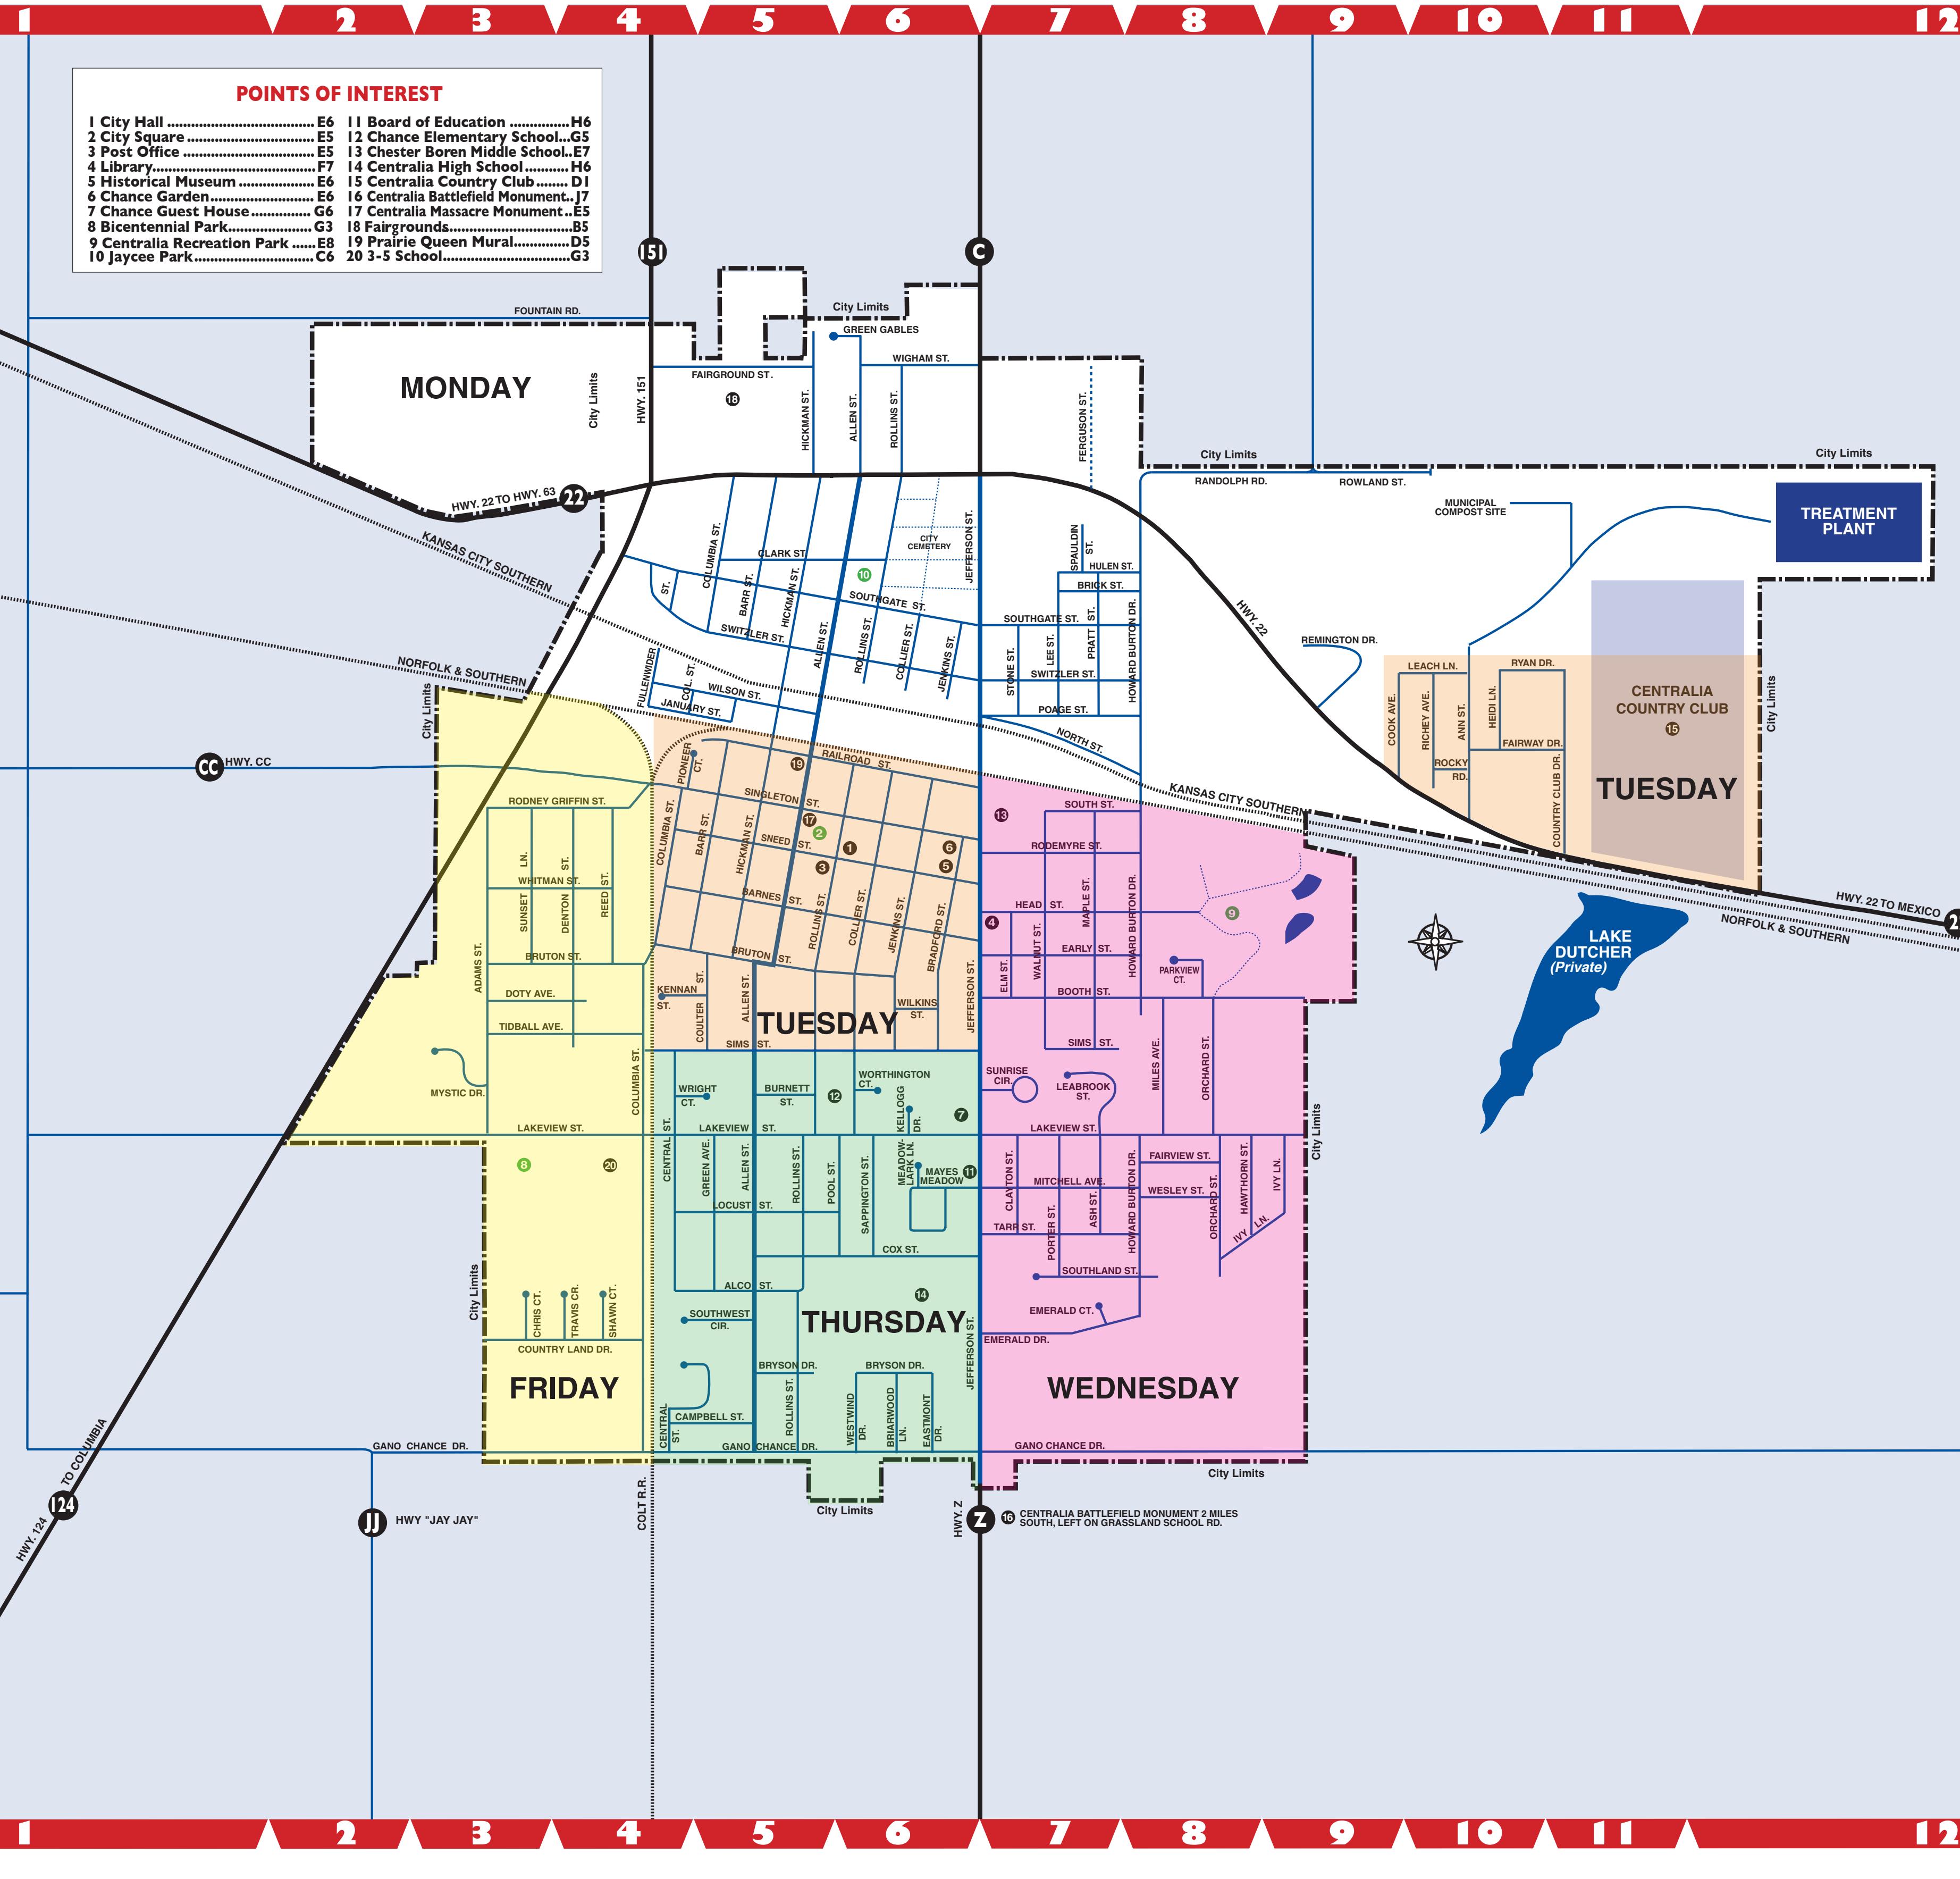

POINTS OF INTEREST

1 City Hall	E6	11 Board of Education	H6
2 City Square	E5	12 Chance Elementary School	G5
3 Post Office	E5	13 Chester Boren Middle School	E7
4 Library	F7	14 Centralia High School	H6
5 Historical Museum	E6	15 Centralia Country Club	D1
6 Chance Garden	E6	16 Centralia Battlefield Monument	J7
7 Chance Guest House	G6	17 Centralia Massacre Monument	E5
8 Bicentennial Park	G3	18 Fairgrounds	B5
9 Centralia Recreation Park	E8	19 Prairie Queen Mural	D5
10 Jaycee Park	C6	20 3-5 School	G3

16 CENTRALIA BATTLEFIELD MONUMENT 2 MILES SOUTH, LEFT ON GRASSLAND SCHOOL RD.