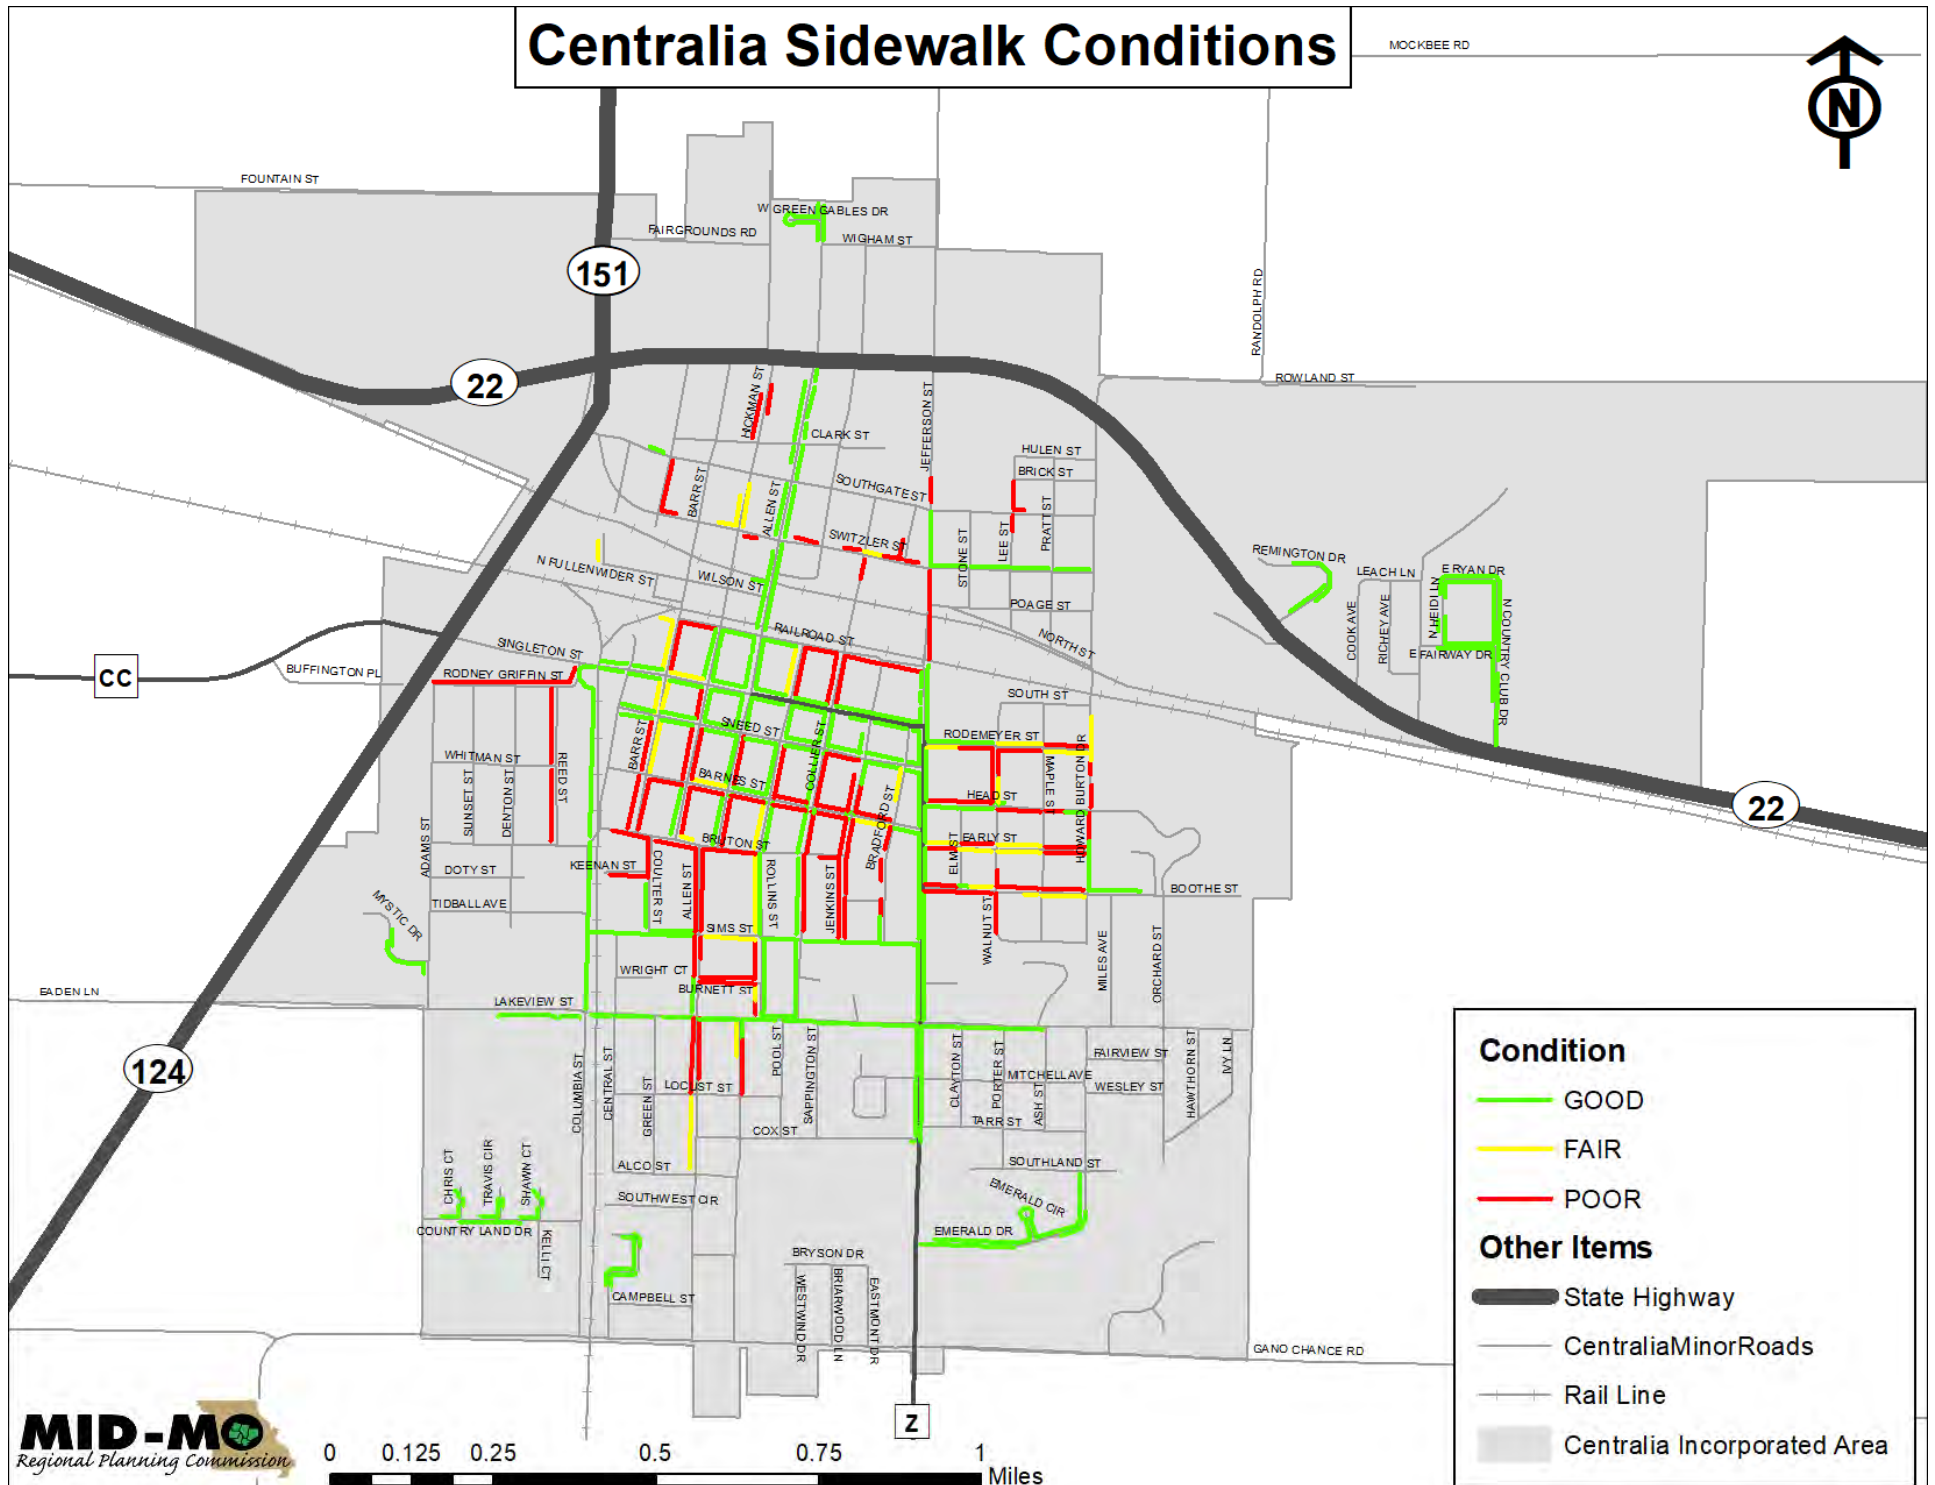

# Centralia Sidewalk Conditions

**Condition**

- GOOD
- FAIR
- POOR

**Other Items**

- State Highway
- Centralia Minor Roads
- Rail Line
- Centralia Incorporated Area